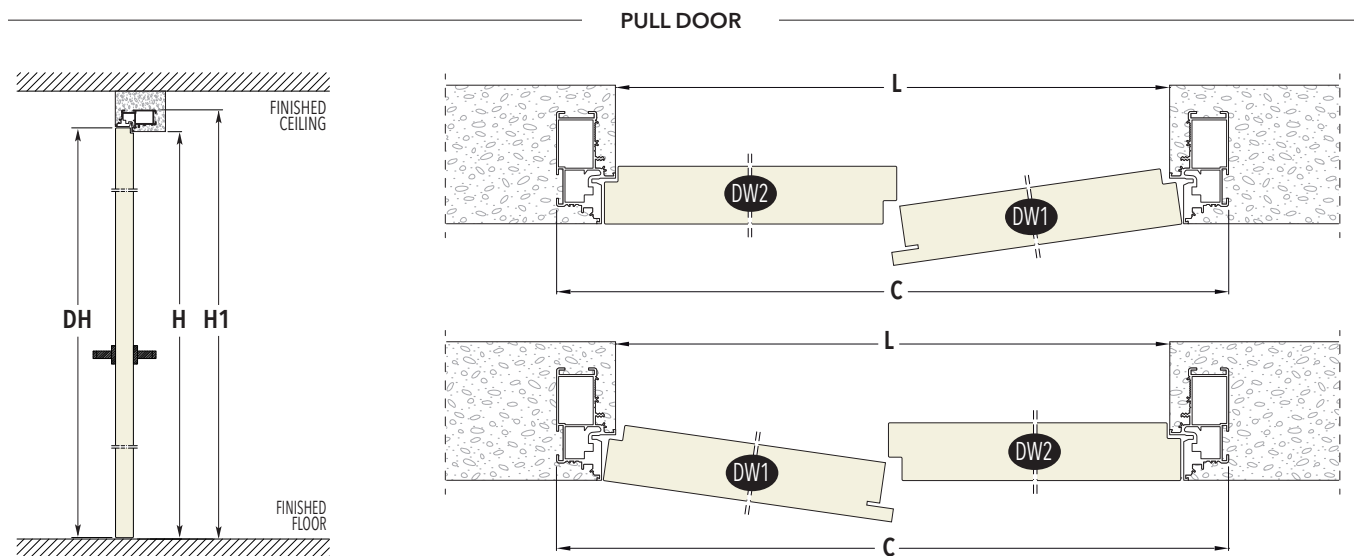

### RIGHT PUSH DOOR OR PULL DOOR

Frame on solid wall

Frame on stud wall with one plasterboard layer - Finished wall thickness 100 mm

Frame on stud wall with two plasterboard layers - Finished wall thickness 100 mm

Frame on stud wall with two plasterboard layers - Finished wall thickness 125/150 mm

## SIZES

Dimensions are given in mm.