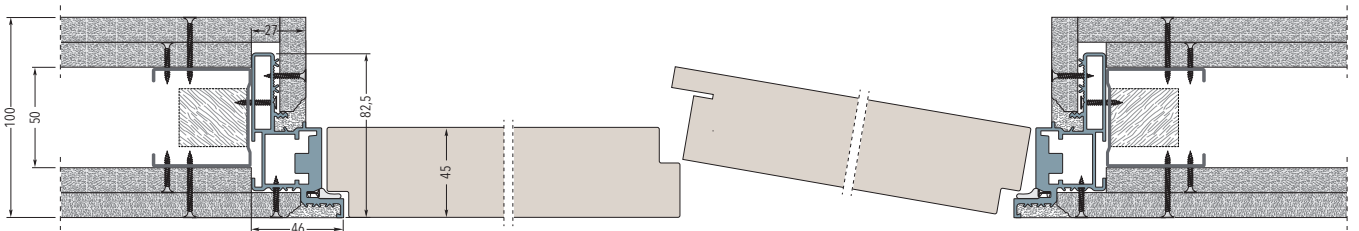

### RIGHT PUSH DOOR OR PULL DOOR

Frame on solid wall

Frame on stud wall with one plasterboard layer - Finished wall thickness 100 mm

Frame on stud wall with two plasterboard layers - Finished wall thickness 100 mm