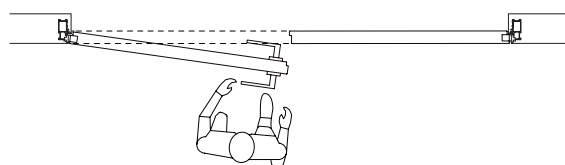

# ECLISSE SYNTESIS® LINE BATTENTE DOUBLE

## OPENINGS

LEFT PUSH DOOR - RIGHT DOOR FIXED

LEFT PULL DOOR - RIGHT DOOR FIXED

RIGHT PUSH DOOR - LEFT DOOR FIXED

RIGHT PULL DOOR - LEFT DOOR FIXED

ECLISSE SYNTESIS® LINE BATTENTE DOUBLE is available only with header.  
The fixed door is kept closed with a latch (supplied with the door panel).