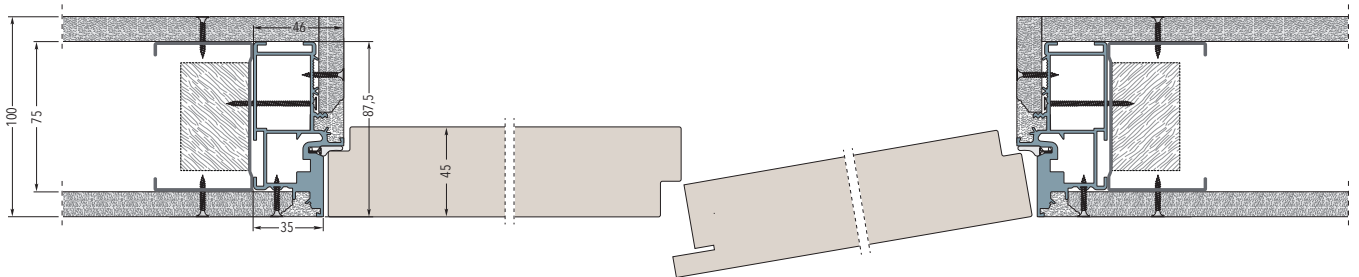

## APPLICATIONS

The frame fits both stud and solid wall.

For solid wall 6 clamps are cemented in the special spaces created in the wall.

For stud wall the frame is fixed with screws to the wood or metal structure through the existing holes.

### RIGHT PUSH DOOR OR PULL DOOR

Frame on solid wall

Frame on stud wall with one plasterboard layer - Finished wall thickness 100 mm

Frame on stud wall with two plasterboard layers - Finished wall thickness 100 mm