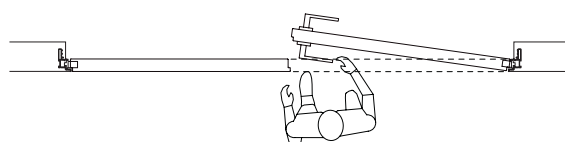

## OPENINGS

LEFT PUSH DOOR - RIGHT DOOR FIXED

LEFT PULL DOOR - RIGHT DOOR FIXED

RIGHT PUSH DOOR - LEFT DOOR FIXED

RIGHT PULL DOOR - LEFT DOOR FIXED

ECLISSE SYNTESIS® LINE BATTENTE DOUBLE is available only with header.  
The fixed door is kept closed with a latch (supplied with the door panel).