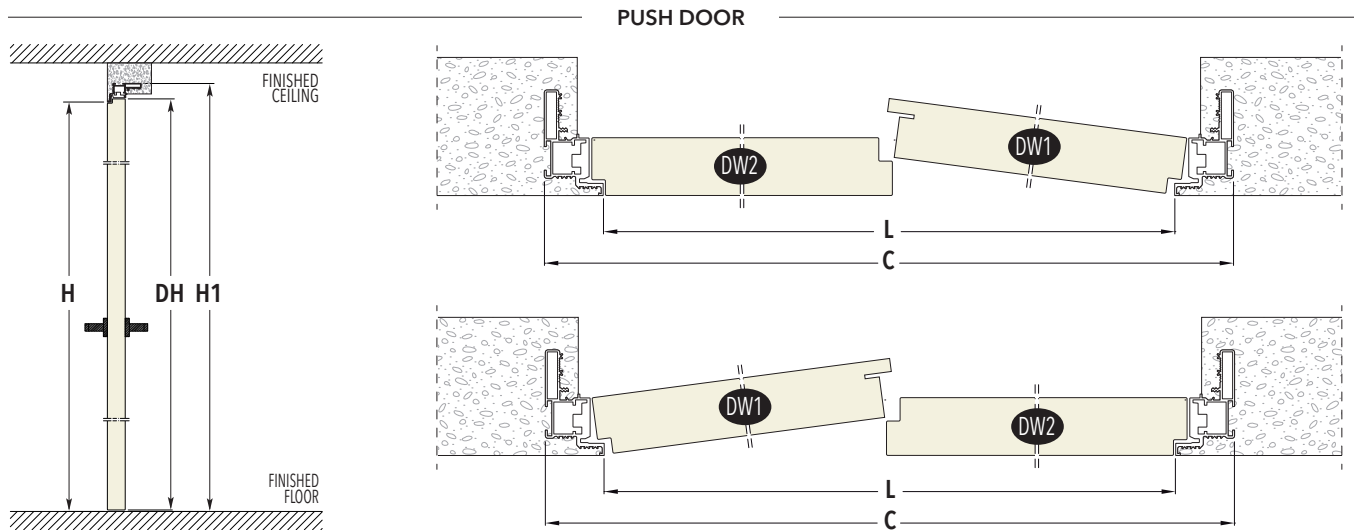

### RIGHT PUSH DOOR OR PULL DOOR

Frame on solid wall

Frame on stud wall with one plasterboard layer - Finished wall thickness 100 mm

Frame on stud wall with two plasterboard layers - Finished wall thickness 100 mm

## SIZES