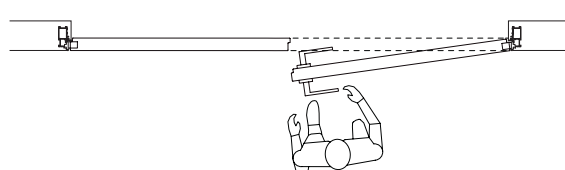

## OPENINGS

LEFT PUSH DOOR - RIGHT DOOR FIXED

LEFT PULL DOOR - RIGHT DOOR FIXED

RIGHT PUSH DOOR - LEFT DOOR FIXED

RIGHT PULL DOOR - LEFT DOOR FIXED

ECLISSE SYNTESIS® LINE BATTENTE DOUBLE is available only with header.  
The fixed door is kept closed with a latch (supplied with the door panel).