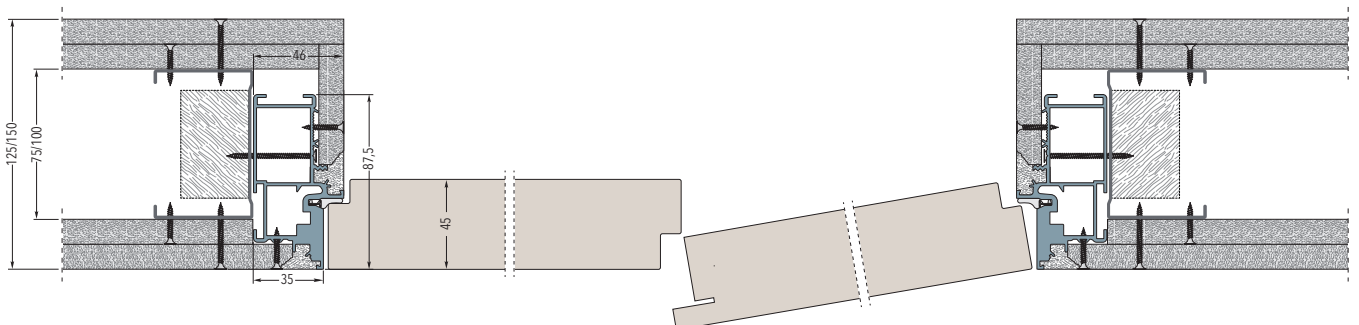

Frame on stud wall with two plasterboard layers - Finished wall thickness 125/150 mm