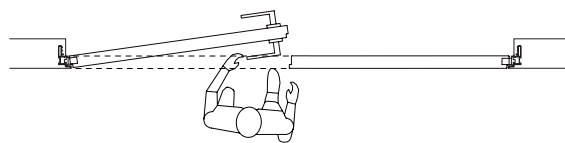

## OPENINGS

LEFT PUSH DOOR - RIGHT DOOR FIXED

LEFT PULL DOOR - RIGHT DOOR FIXED

RIGHT PUSH DOOR - LEFT DOOR FIXED

RIGHT PULL DOOR - LEFT DOOR FIXED

ECLISSE SYNTESIS® LINE BATTENTE DOUBLE is available only with header.  
The fixed door is kept closed with a latch (supplied with the door panel).